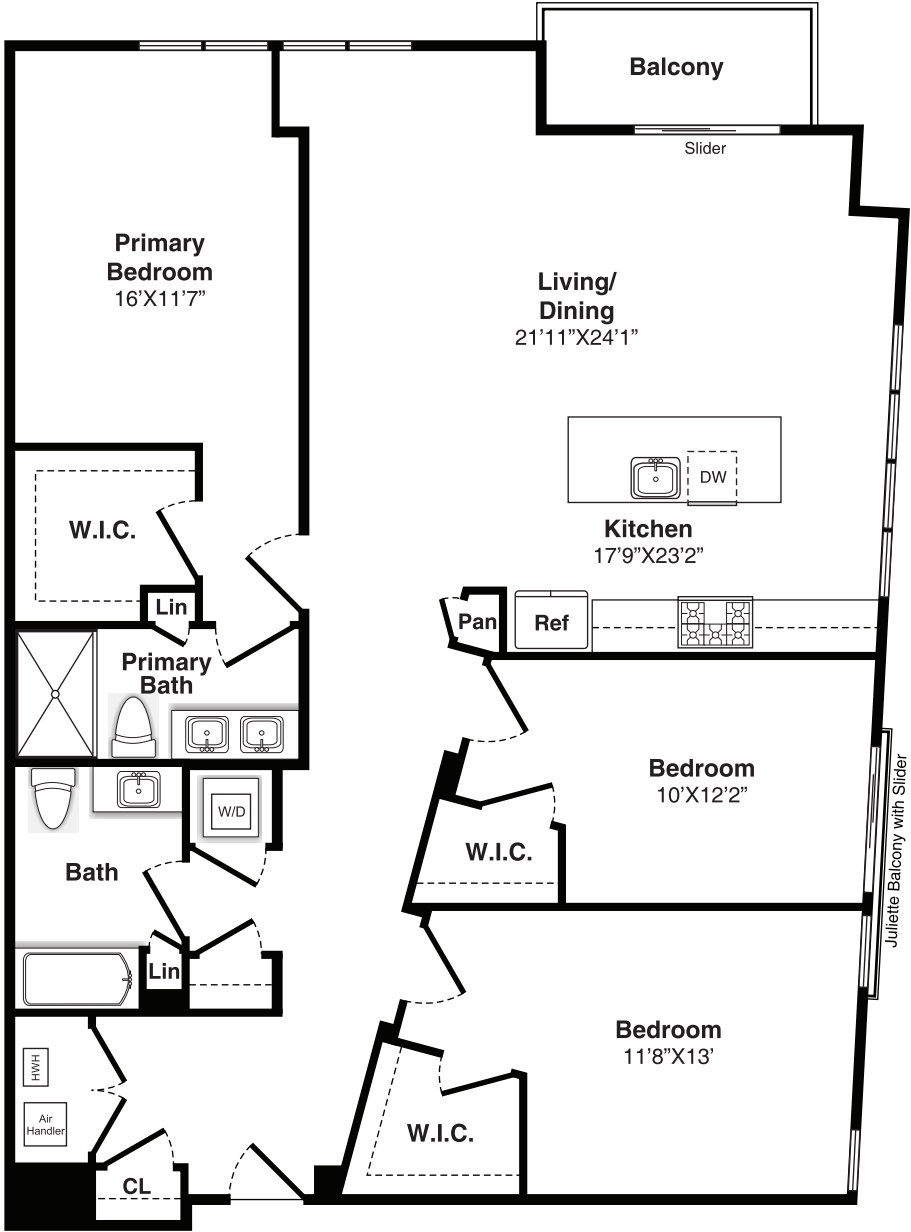

Plan E-1

3 Bedrooms, 2 Baths, 1,665 Sq. Ft.
Apts. 211, 311, 411, 510

The floor plan depicted is a representation of an artist's concept of current development and design. Any and all dimensions referenced herein including room size are approximate.