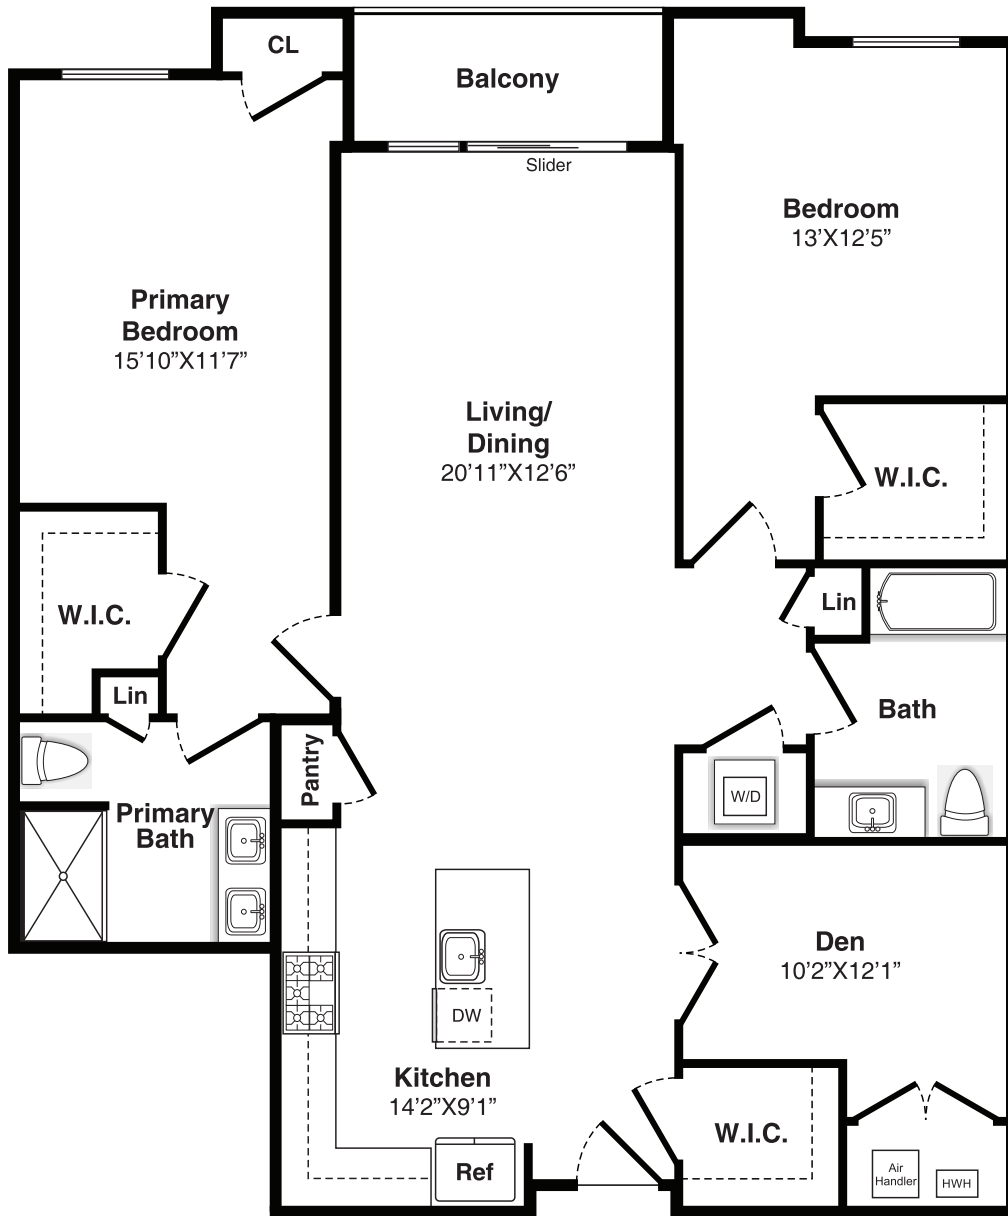

Plan D-3

2 Bedrooms + Den, 2 Baths, 1,508 Sq. Ft.
Apts. 310, 410, 509

The floor plan depicted is a representation of an artist's concept of current development and design. Any and all dimensions referenced herein including room size are approximate.