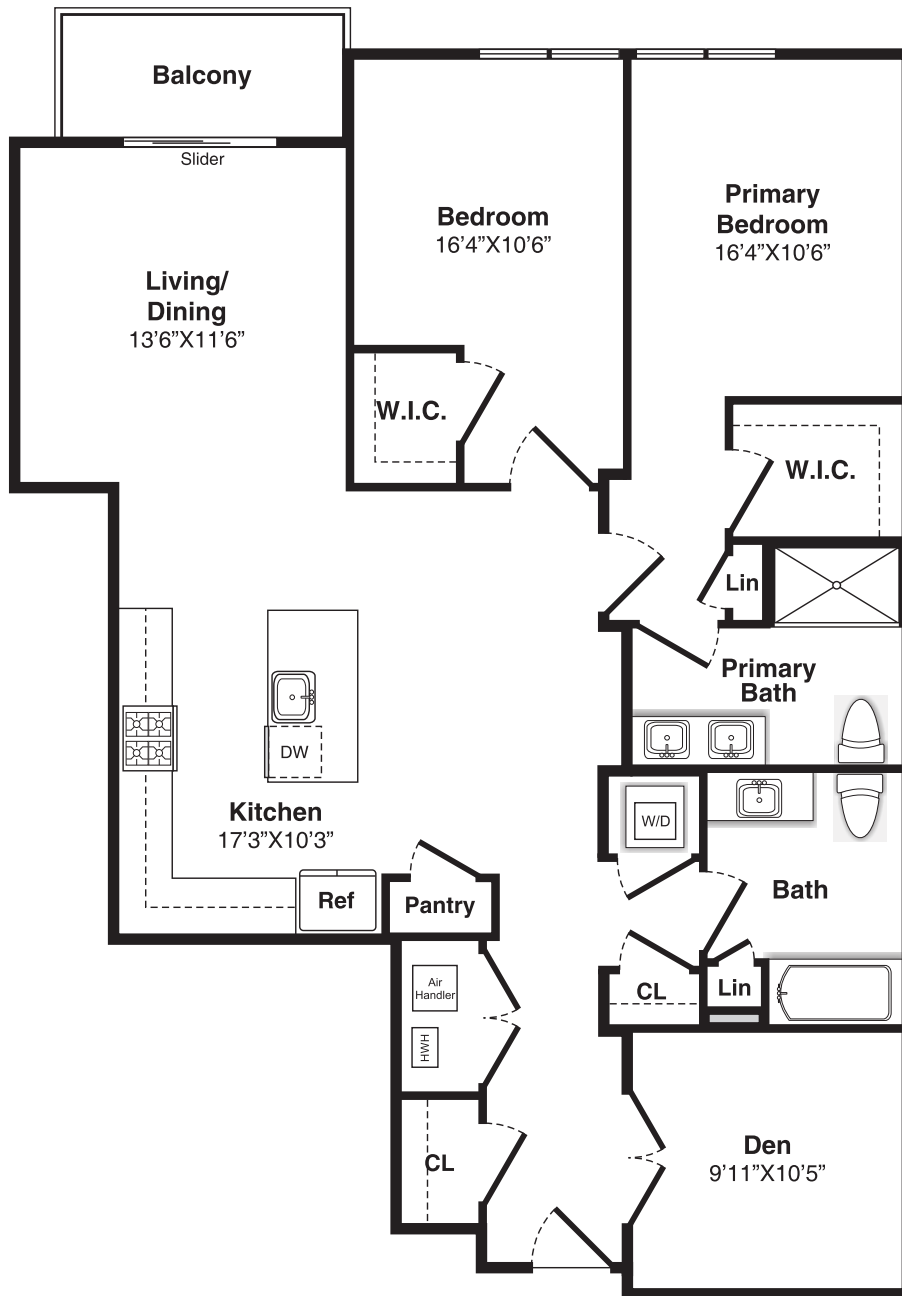

Plan D-2

2 Bedrooms + Den, 2 Baths, 1,367 Sq. Ft.
Apts. 309, 409, 508

The floor plan depicted is a representation of an artist's concept of current development and design. Any and all dimensions referenced herein including room size are approximate.