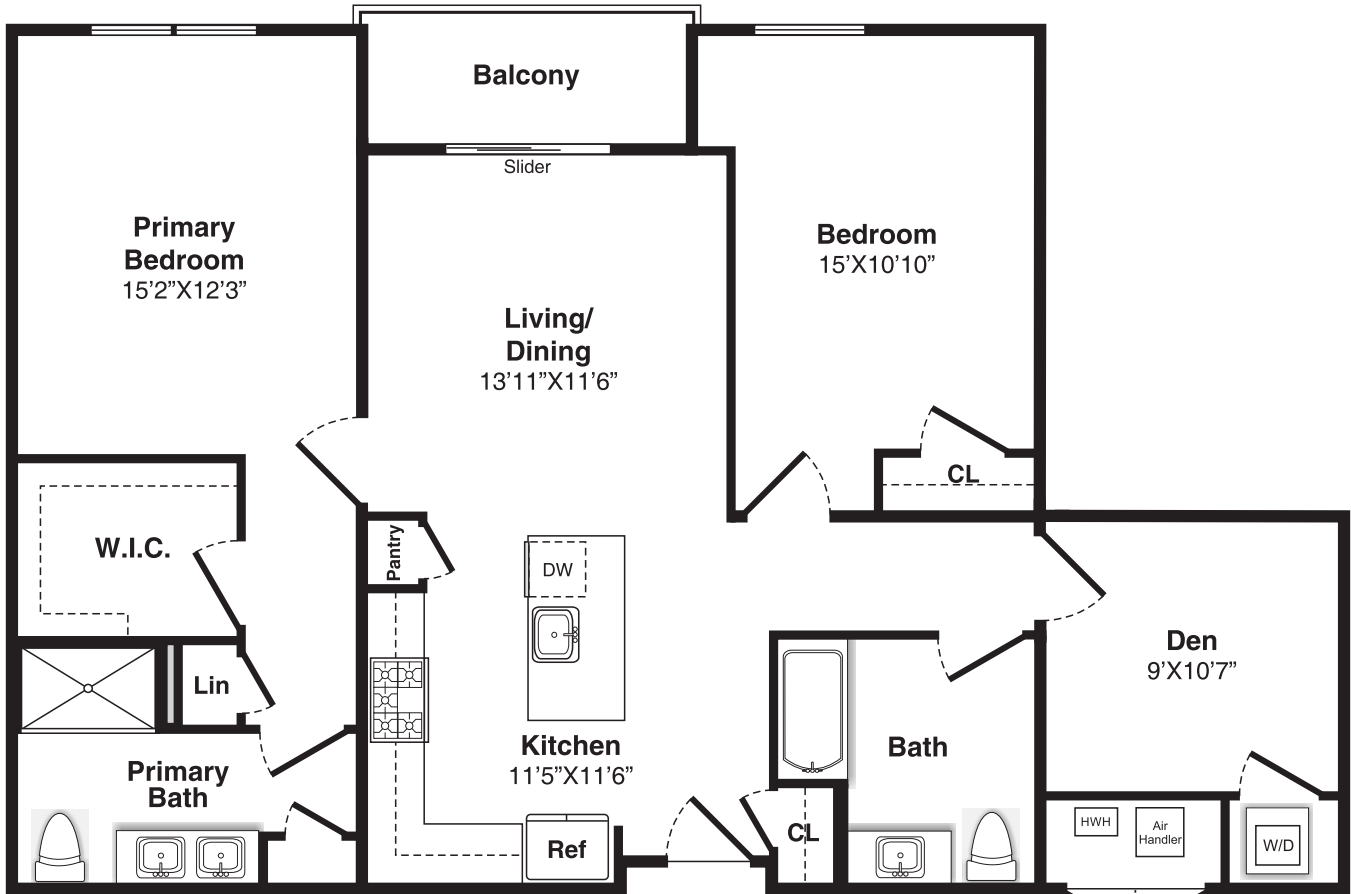

# Plan D-1 Apt. 507

2 Bedrooms + Den, 2 Baths, 1,282 Sq. Ft.

The floor plan depicted is a representation of an artist's concept of current development and design. Any and all dimensions referenced herein including room size are approximate.