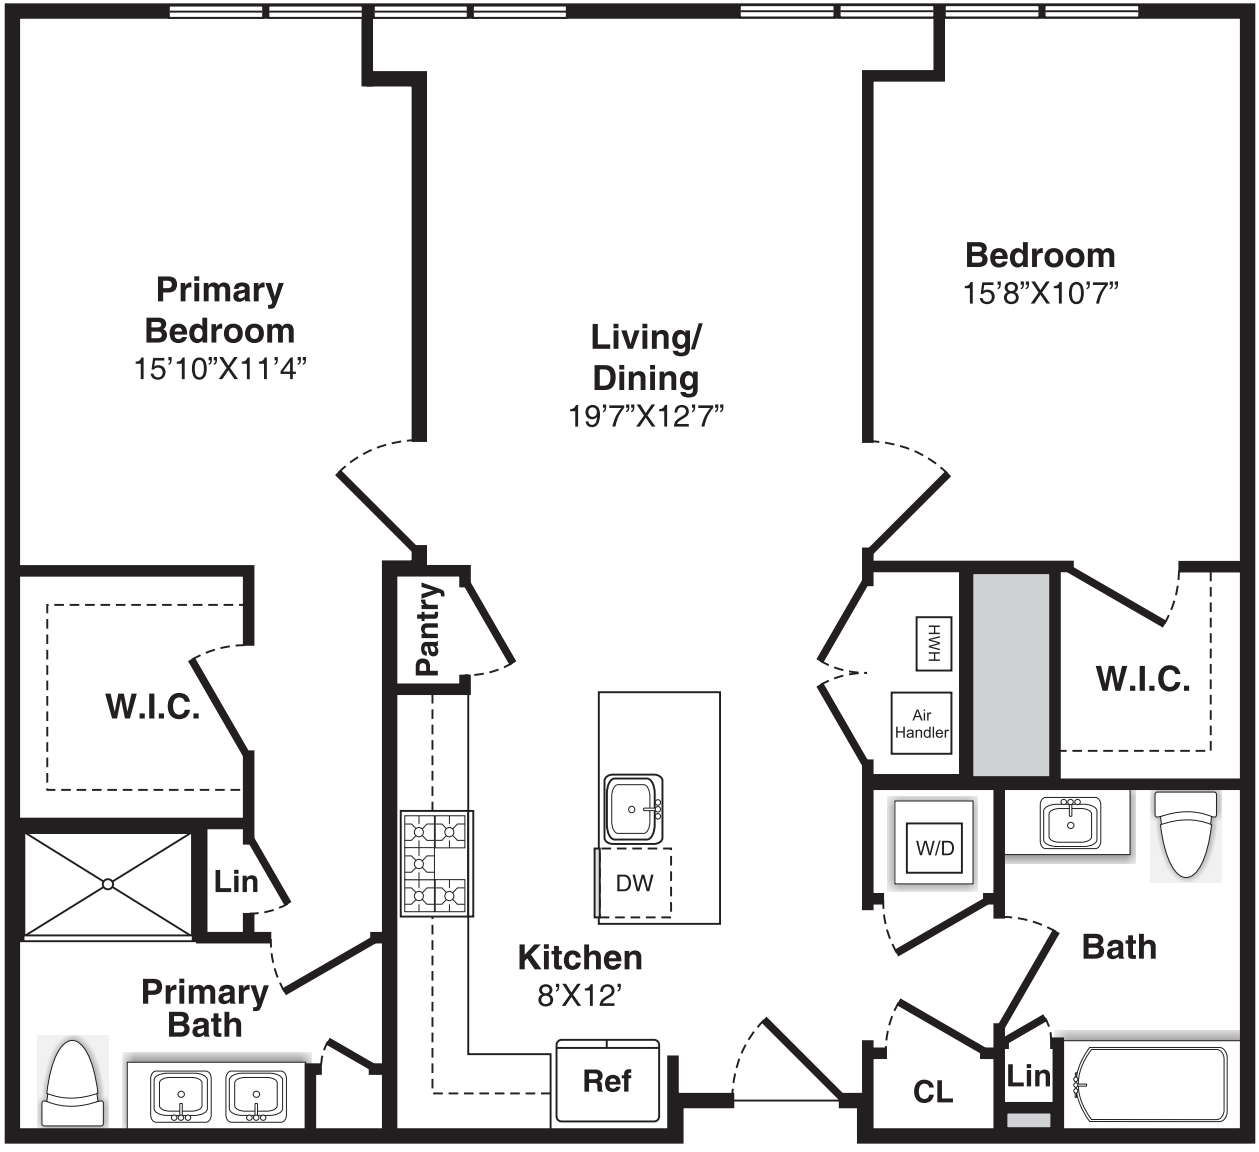

Plan C-4

2 Bedrooms, 2 Baths, 1,177 Sq. Ft.
Apts. 202, 302, 402, 502

The floor plan depicted is a representation of an artist's concept of current development and design. Any and all dimensions referenced herein including room size are approximate.