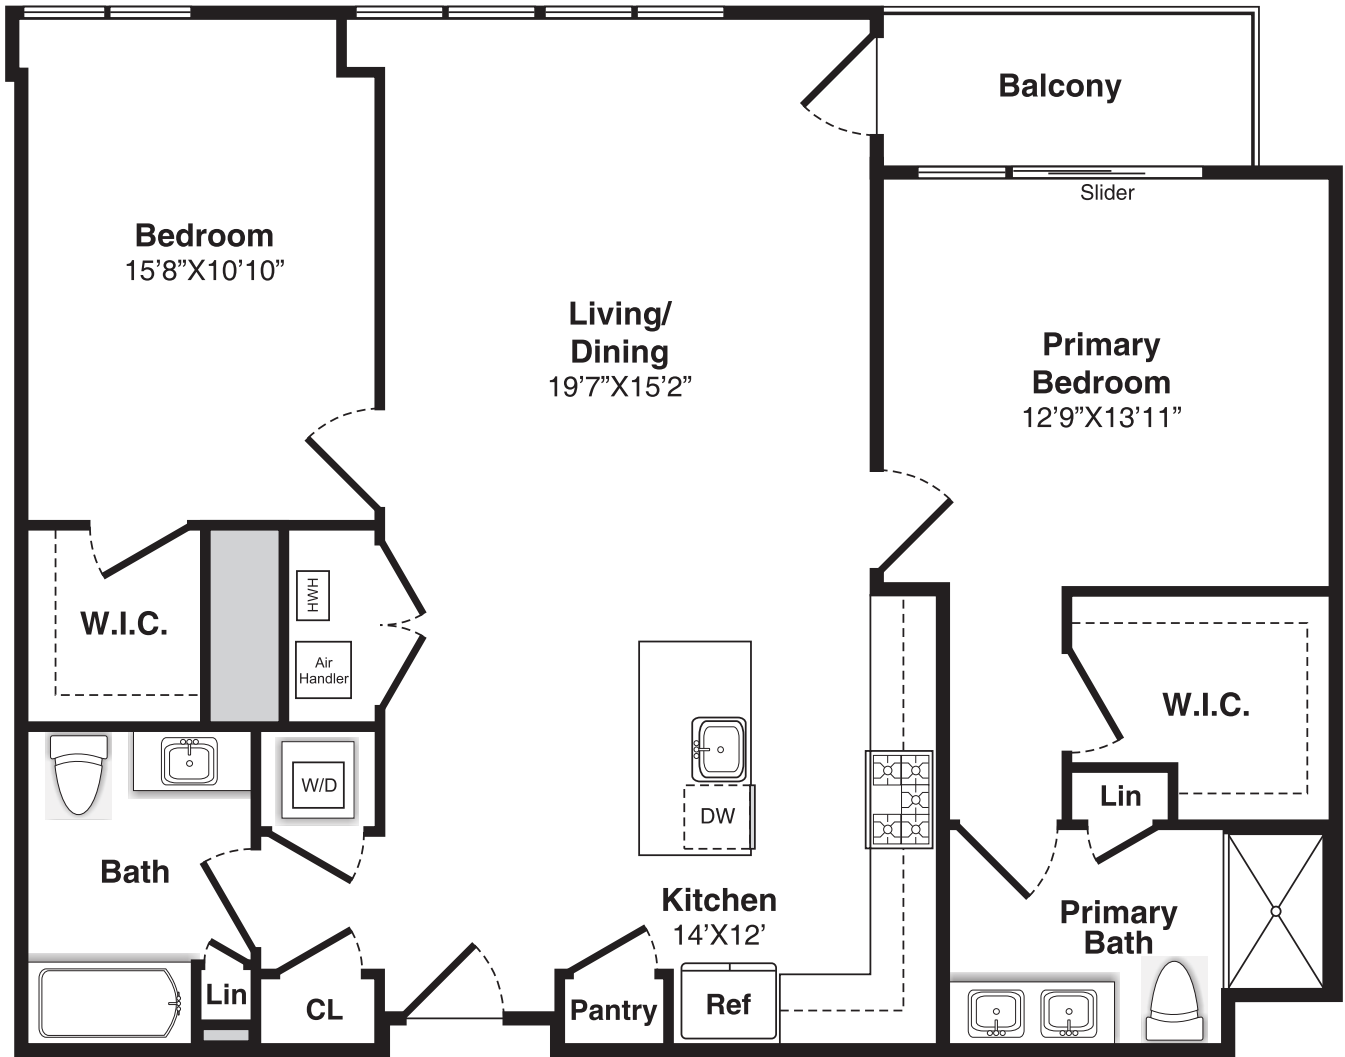

Plan C-3

2 Bedrooms, 2 Baths, 1,284 Sq. Ft.
Apts. 204, 304, 404, 504

The floor plan depicted is a representation of an artist's concept of current development and design. Any and all dimensions referenced herein including room size are approximate.