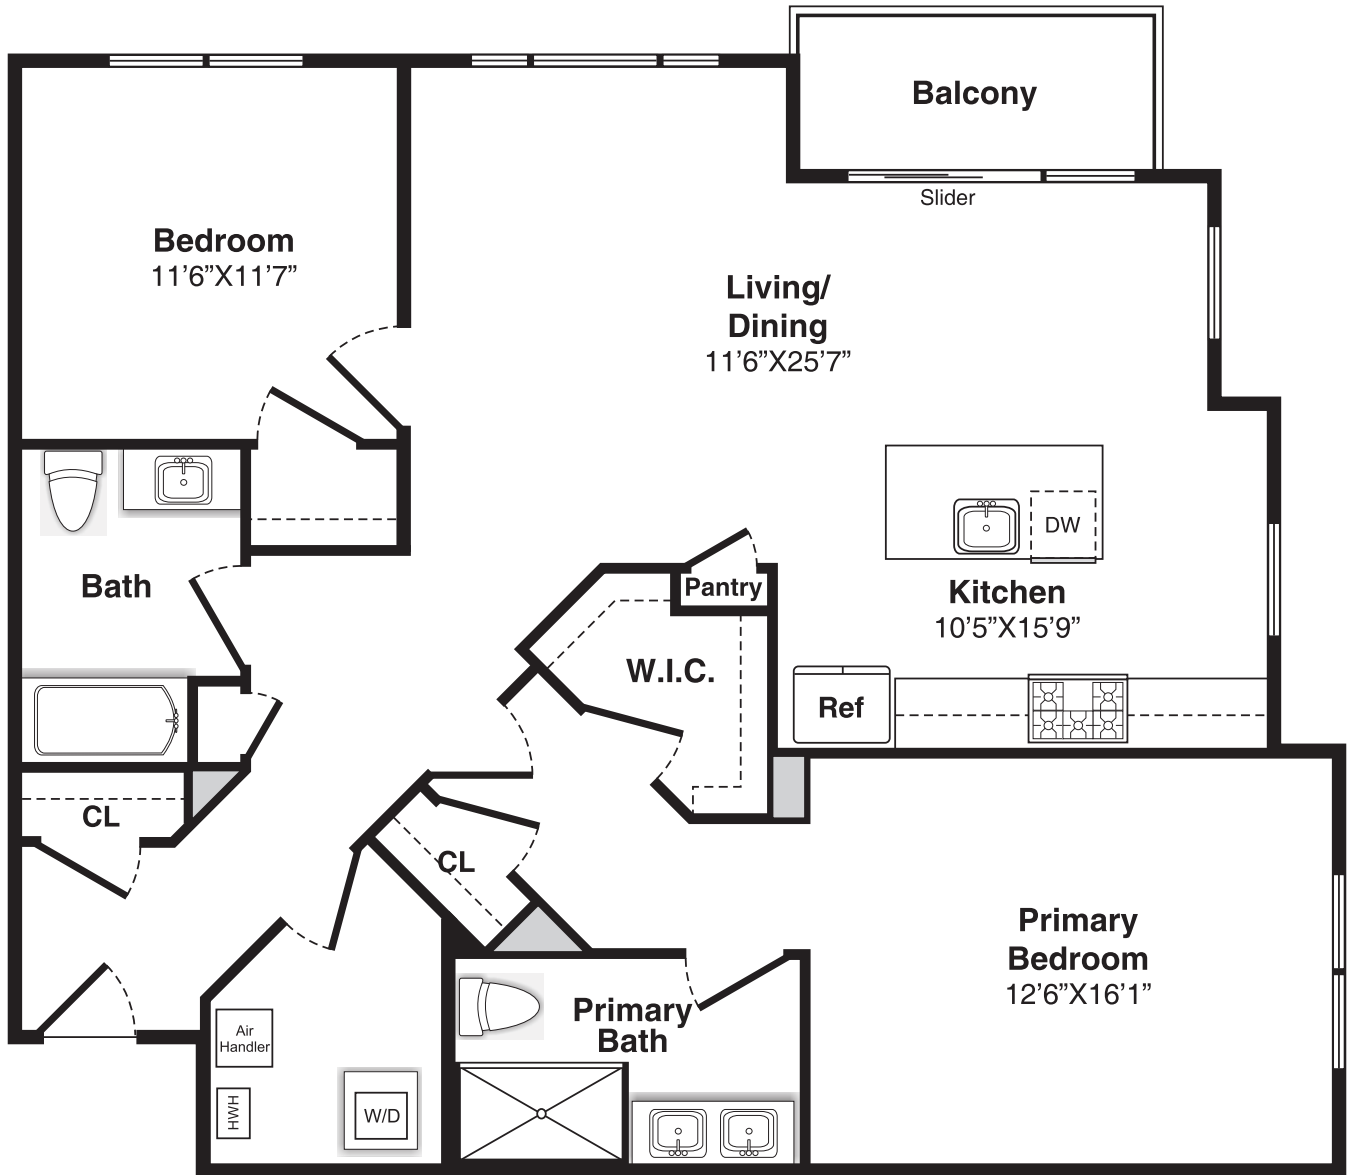

# Plan C-2

2 Bedrooms, 2 Baths, 1,292 Sq. Ft.  
Apts. 305, 306, 405, 406

The floor plan depicted is a representation of an artist's concept of current development and design. Any and all dimensions referenced herein including room size are approximate.