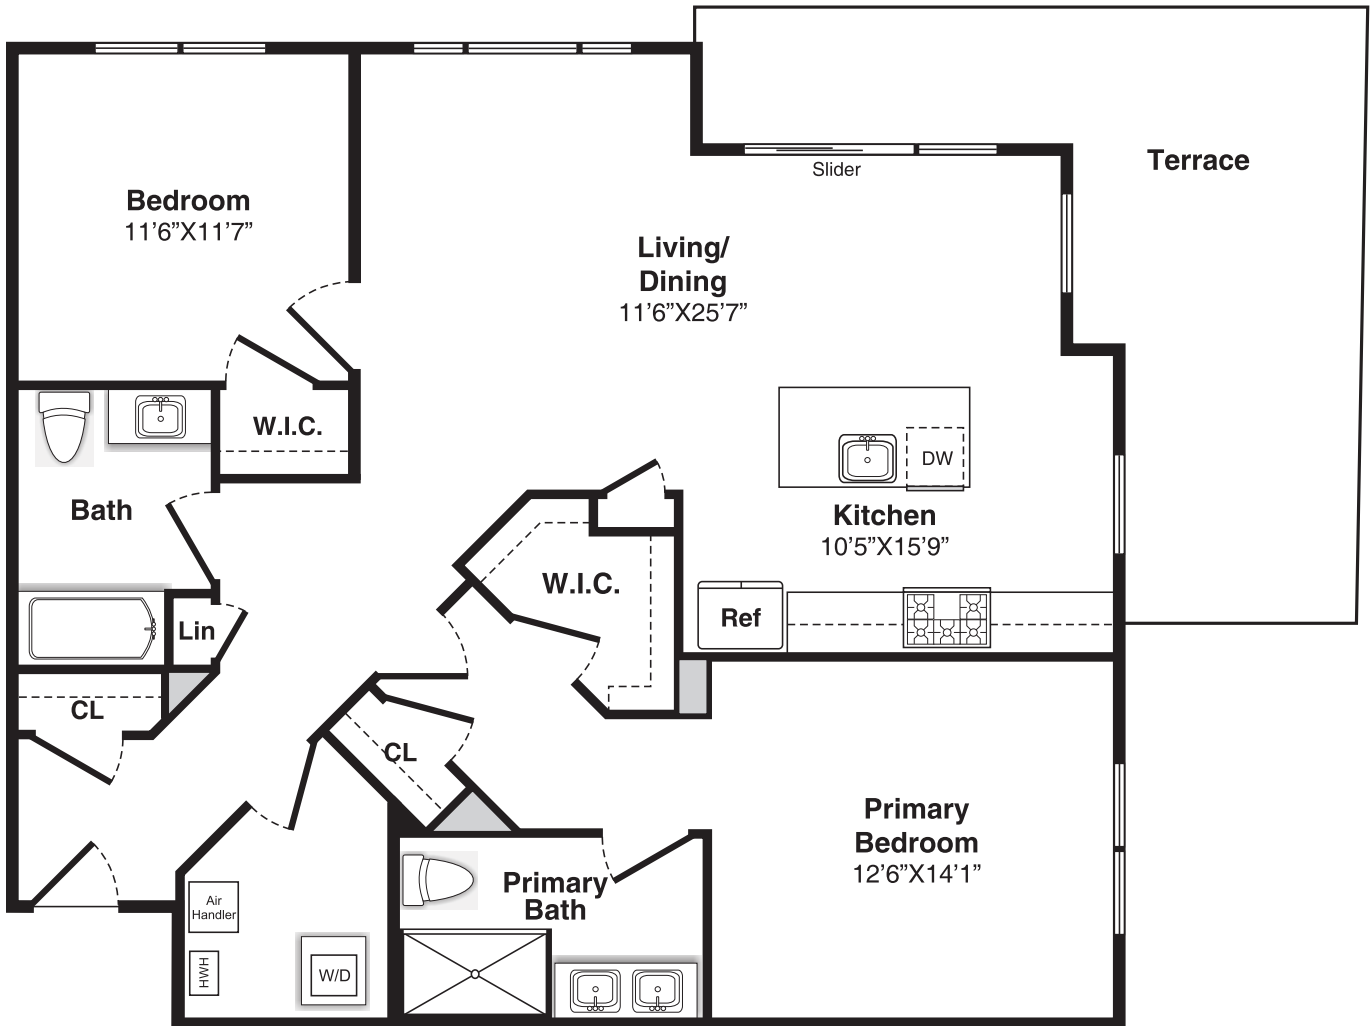

# Plan C-1

## Apt. 205

2 Bedrooms, 2 Baths, 1,265 Sq. Ft.

The floor plan depicted is a representation of an artist's concept of current development and design. Any and all dimensions referenced herein including room size are approximate.