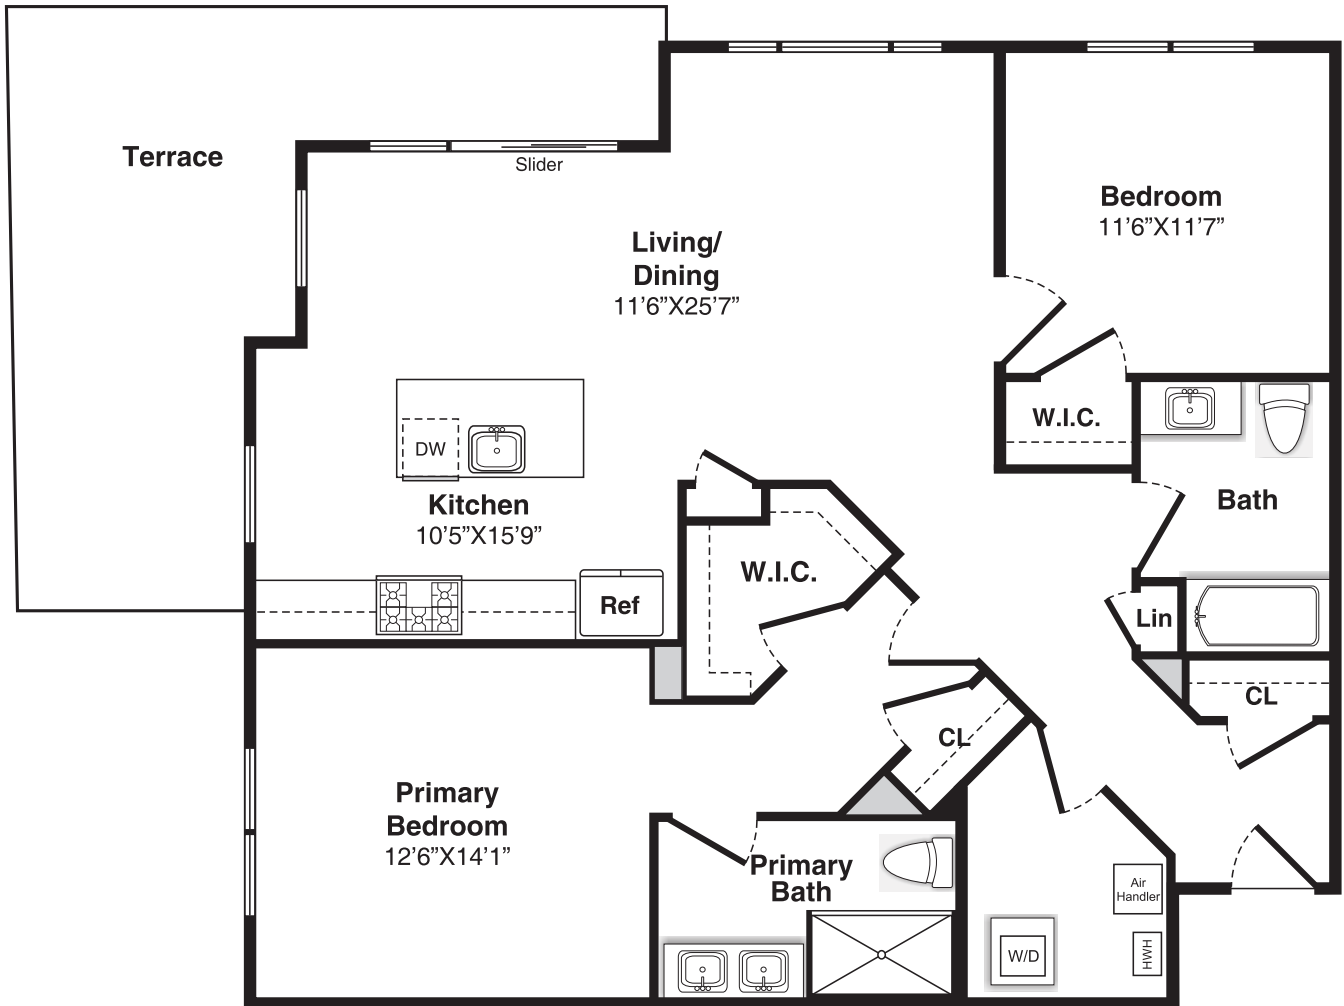

Plan C-1

Apt. 206

2 Bedrooms, 2 Baths, 1,265 Sq. Ft.

The floor plan depicted is a representation of an artist's concept of current development and design. Any and all dimensions referenced herein including room size are approximate.