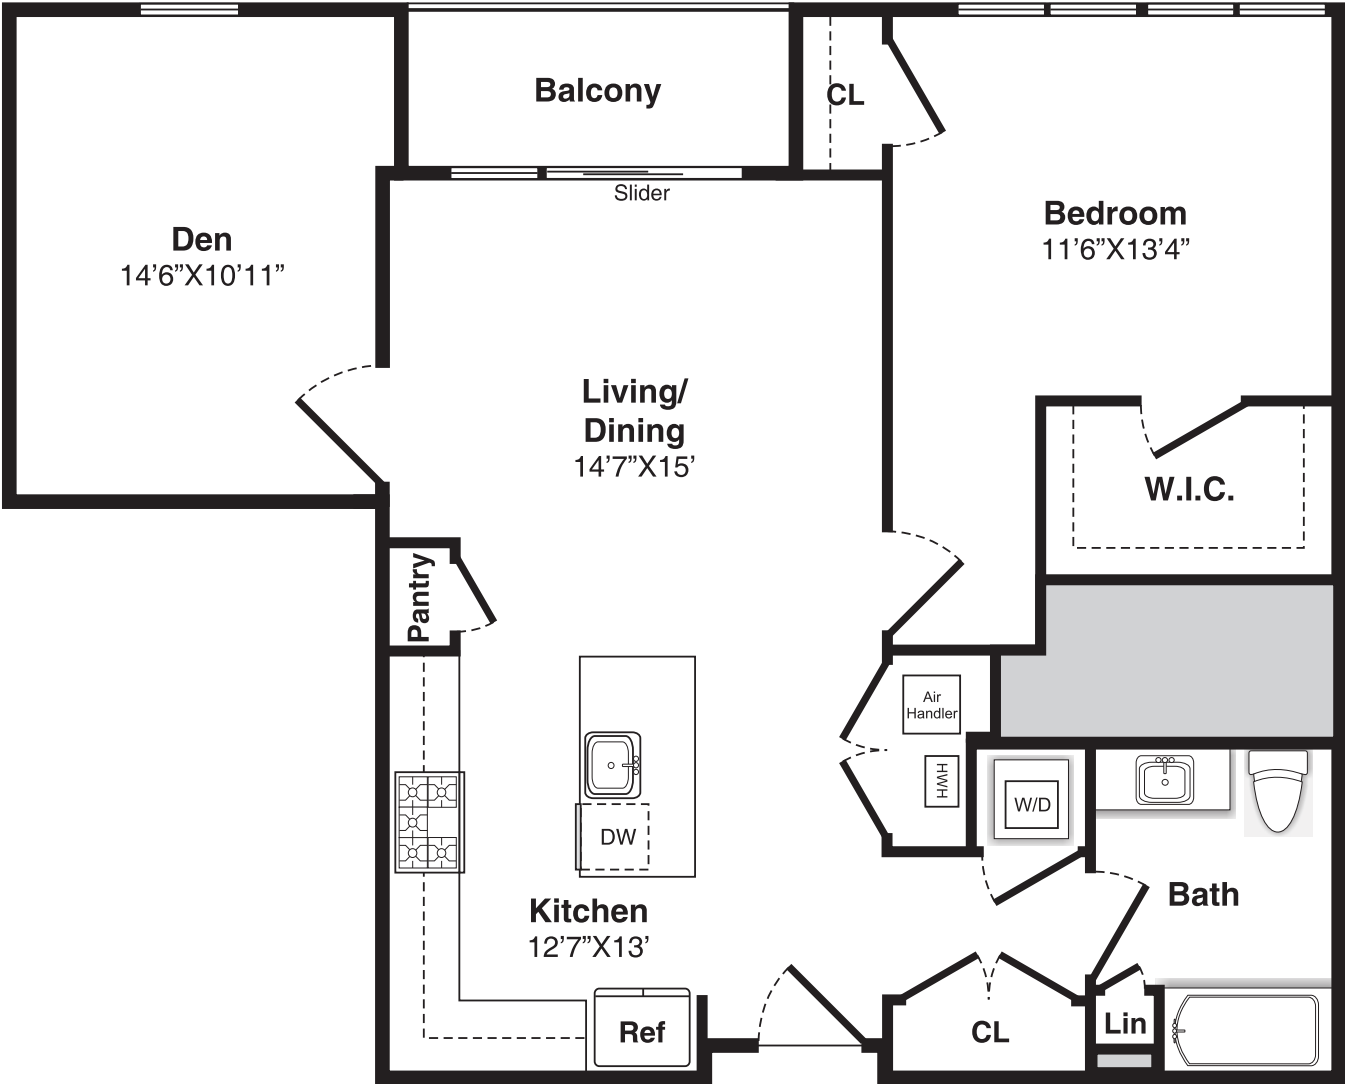

Plan B-1

1 Bedroom, 1 Bath, Den with Window, 1,038 Sq. Ft.
Apts. 301, 401, 501

The floor plan depicted is a representation of an artist's concept of current development and design. Any and all dimensions referenced herein including room size are approximate.