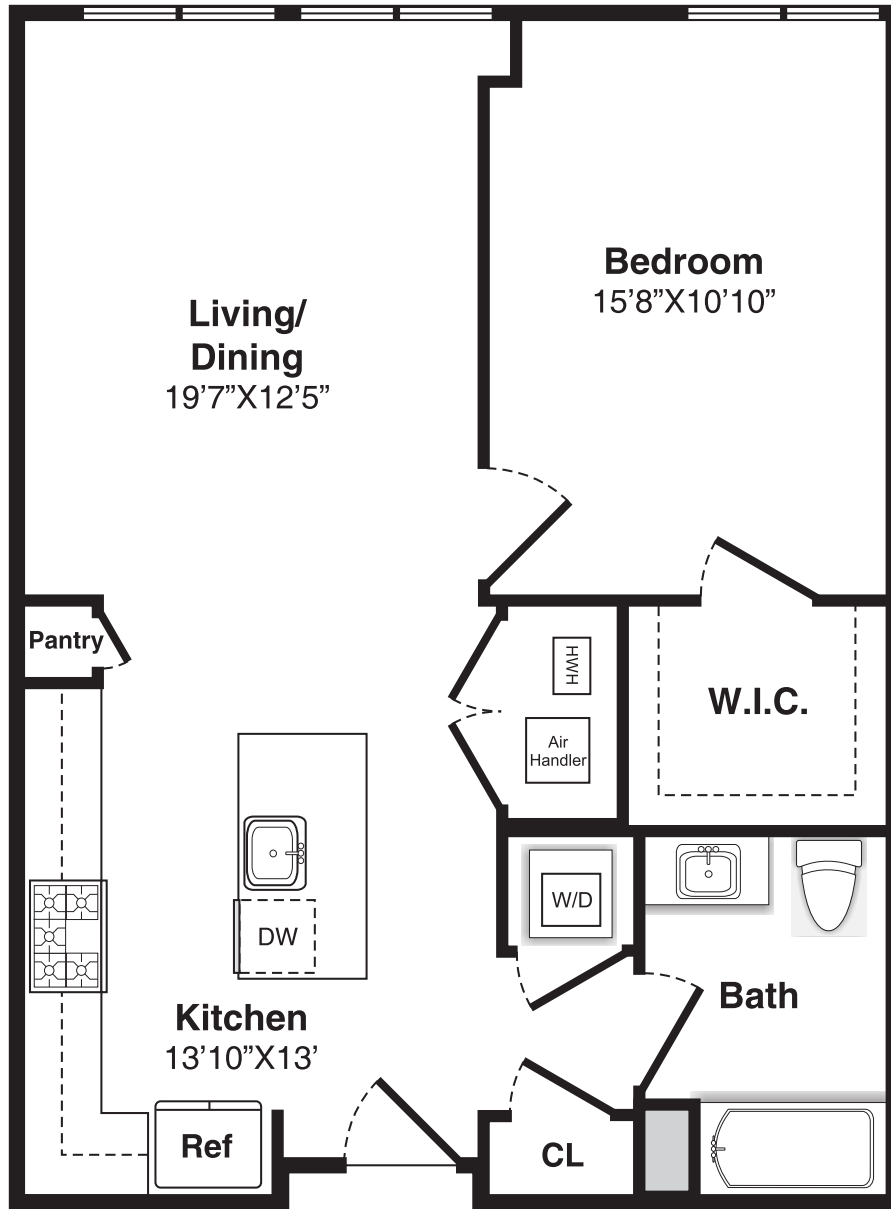

Plan A-2

1 Bedroom, 1 Bath, 790 Sq. Ft.
Apts. 303, 403, 503

The floor plan depicted is a representation of an artist's concept of current development and design. Any and all dimensions referenced herein including room size are approximate.