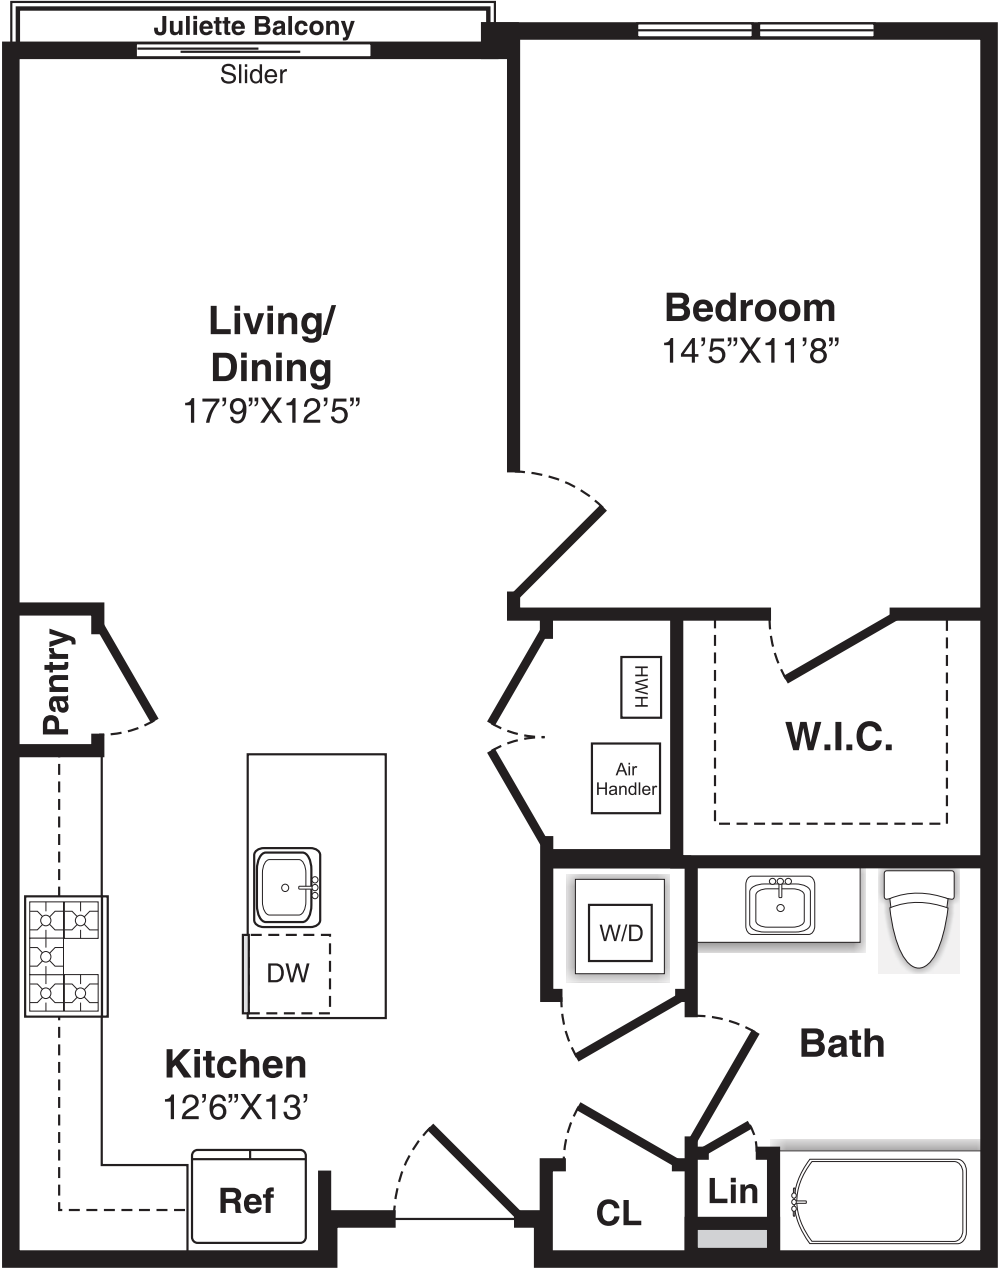

Plan A-1

Apt. 506

1 Bedroom, 1 Bath, 778 Sq. Ft.

The floor plan depicted is a representation of an artist's concept of current development and design. Any and all dimensions referenced herein including room size are approximate.